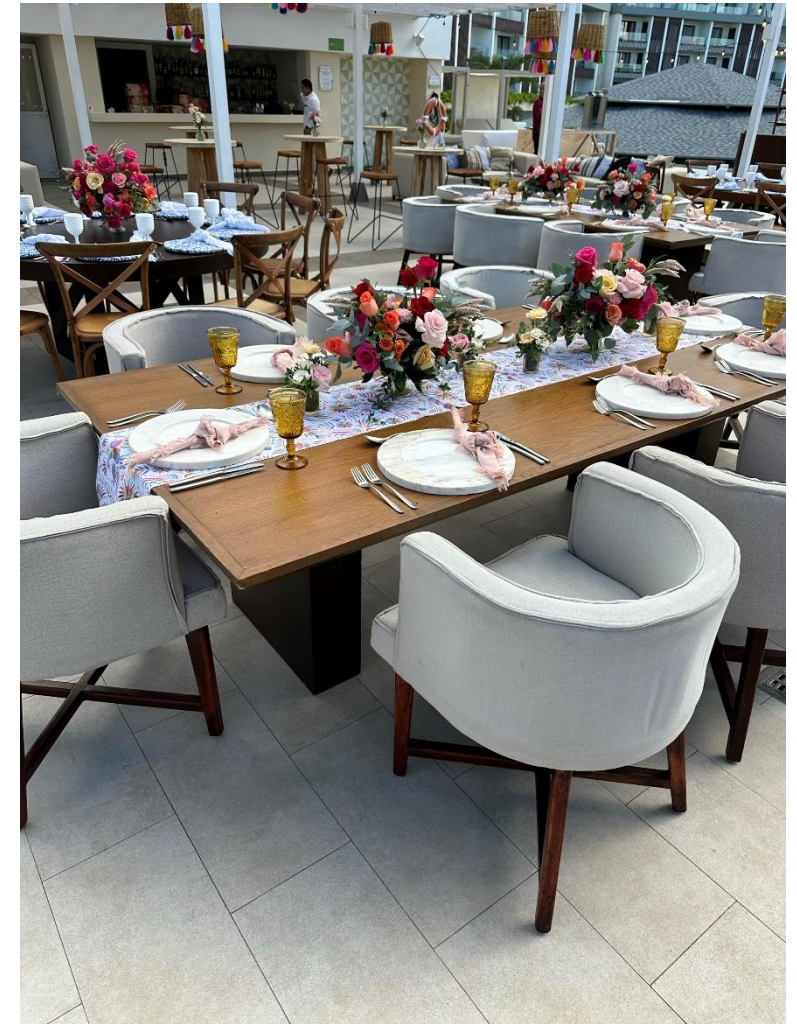

Antonella
\$396

Media Luna
\$396

Thonet Natural
\$306

Tequis Natural
\$360

Cross Back Natural
\$234

Enea
\$378

Mesas

Nogal Slim Rectangular
\$2,610